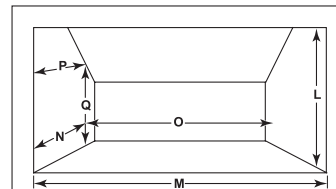

Minimum Fireplace Opening