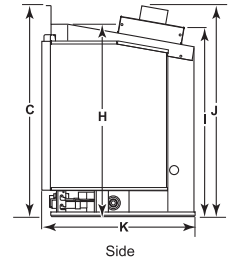

## Product Specifications

Model	Width of Front Opening	Width of Back	Height of Front Opening	Height of Back	Depth of Insert	Total Depth	Millivolt BTU		Viewing Area/ Sq. In.	Design Certified
							NG	LP		
IDV380	27-1/2"	17-1/2"	13-7/8"	18-3/8"	16-1/2"	16-1/2"	20,500-30,000	20,000-29,000	588	CSA
IDV490	31"	19-5/8"	15-7/8"	20"	18-1/2"	18-1/2"	26,500-40,000	29,000-37,500	713	CSA
IBV380	27-1/2"	17-1/2"	13-7/8"	18-3/8"	16-1/2"	16-1/2"	20,000-30,000	20,000-29,000	588	CSA

## Vented Insert Dimensions

IBV380 shown with optional 46/32 flat surround.

	IDV380	IDV490	IBV380
A	22-3/4"	24-3/4"	22-3/4"
B	30-3/16"	33-5/8"	30-3/16"
C	27-1/2"	31"	27-1/2"
D	17-1/2"	19-5/8"	17-1/2"
E	10-3/8"	11-1/2"	N/A
F	27-5/8"	31-1/8"	27-5/8"
G	15-1/2"	17-1/2"	15-1/2"
H	18-3/8"	20"	18-3/8"
I	21-1/2"	23-3/4"	21-1/2"
J	22-3/4"	25"	22-3/4"
K	16-1/2"	18-1/2"	16-1/2"
L	21"	23"	21"
M	28"	31"	28"
N	16"	18"	16"
O	18"	20"	18"
P	16"	18"	16"
Q	21"	23"	21"