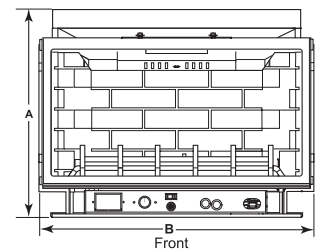

Minimum Fireplace Opening