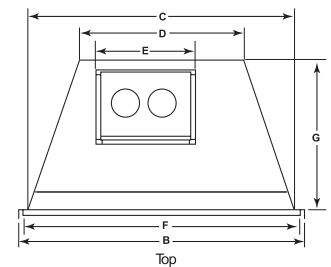

Top

REGULATORY APPROVAL

The IDV and IBV insert series are approved to ANSI Z21.88 and approved for installation in bedrooms and aftermarket manufactured (mobile) home, where not prohibited by state or local codes.

MONESSEN

HEARTH SYSTEMS

149 Cleveland Drive • Paris, Kentucky 40361

www.monessenhearth.com

To avoid personal injury or property damage, the product described by this brochure must be installed, operated and maintained in strict compliance with the instructions packaged with the product and all applicable building or fire codes. Contact local building or fire officials about restrictions and installation inspection requirements. All photographs and drawings on this brochure are for illustrative purposes only and are not intended for, nor should they be used as a substitute for the instructions packaged with the unit. Appearance and specifications of the product are subject to change without notice.

© 2004 Monessen Hearth Systems, Inc.

MADE IN U.S.A.

Warning:

- Correct installation of the ceramic fiber logs and periodic cleaning are necessary to avoid potential service problems.
- Keep small children and animals away from the hot surfaces at all times.
- This appliance must not be connected to a chimney flue servicing a separate solid-fuel burning appliance.
- Common venting of this appliance with other gas appliances is not allowed.

Sold by: